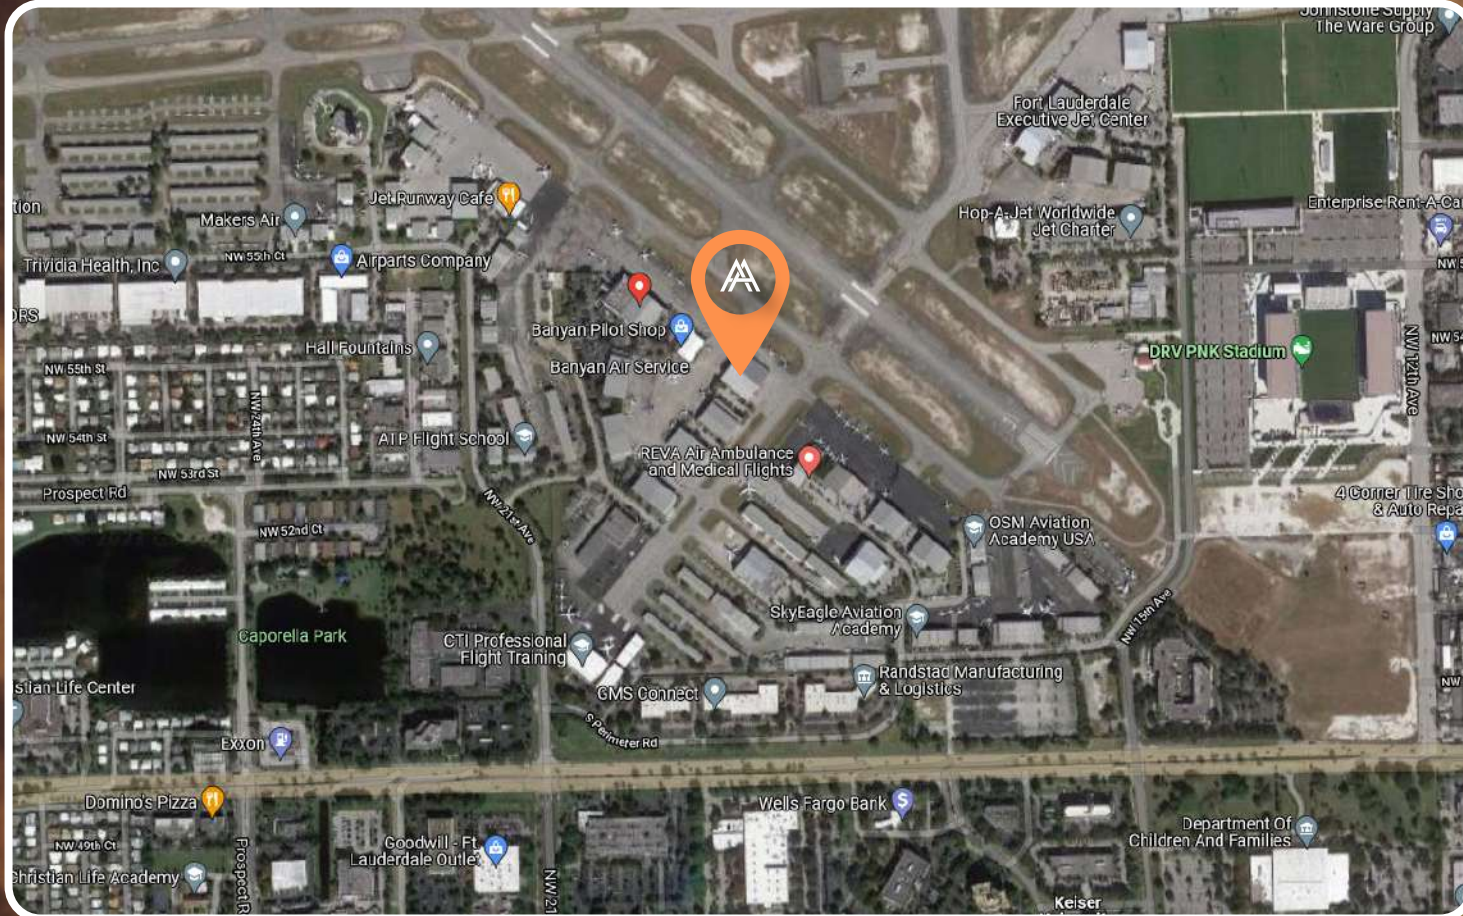

CONTACT US NOW